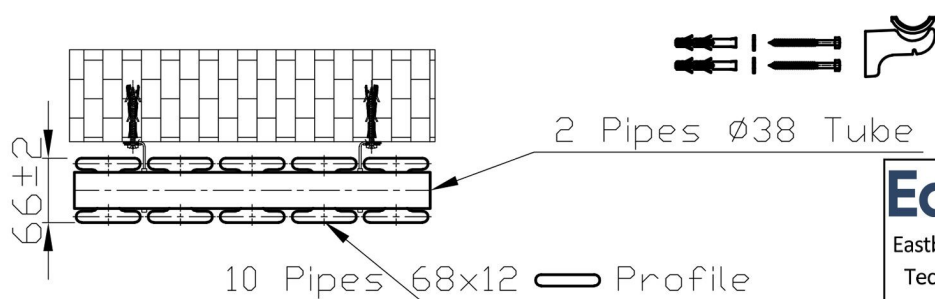

# Warrington Type20 Vertical Radiator 1500 x 380mm.

Technical Drawing

Unit: mm

**Eastbrook**   
Eastbrook Road, Gloucester GL4 3DB  
Technical Helpline : 01452 317890  
Mon - Fri / 8am - 5pm  
Email : [technical@eastbrookco.com](mailto:technical@eastbrookco.com)