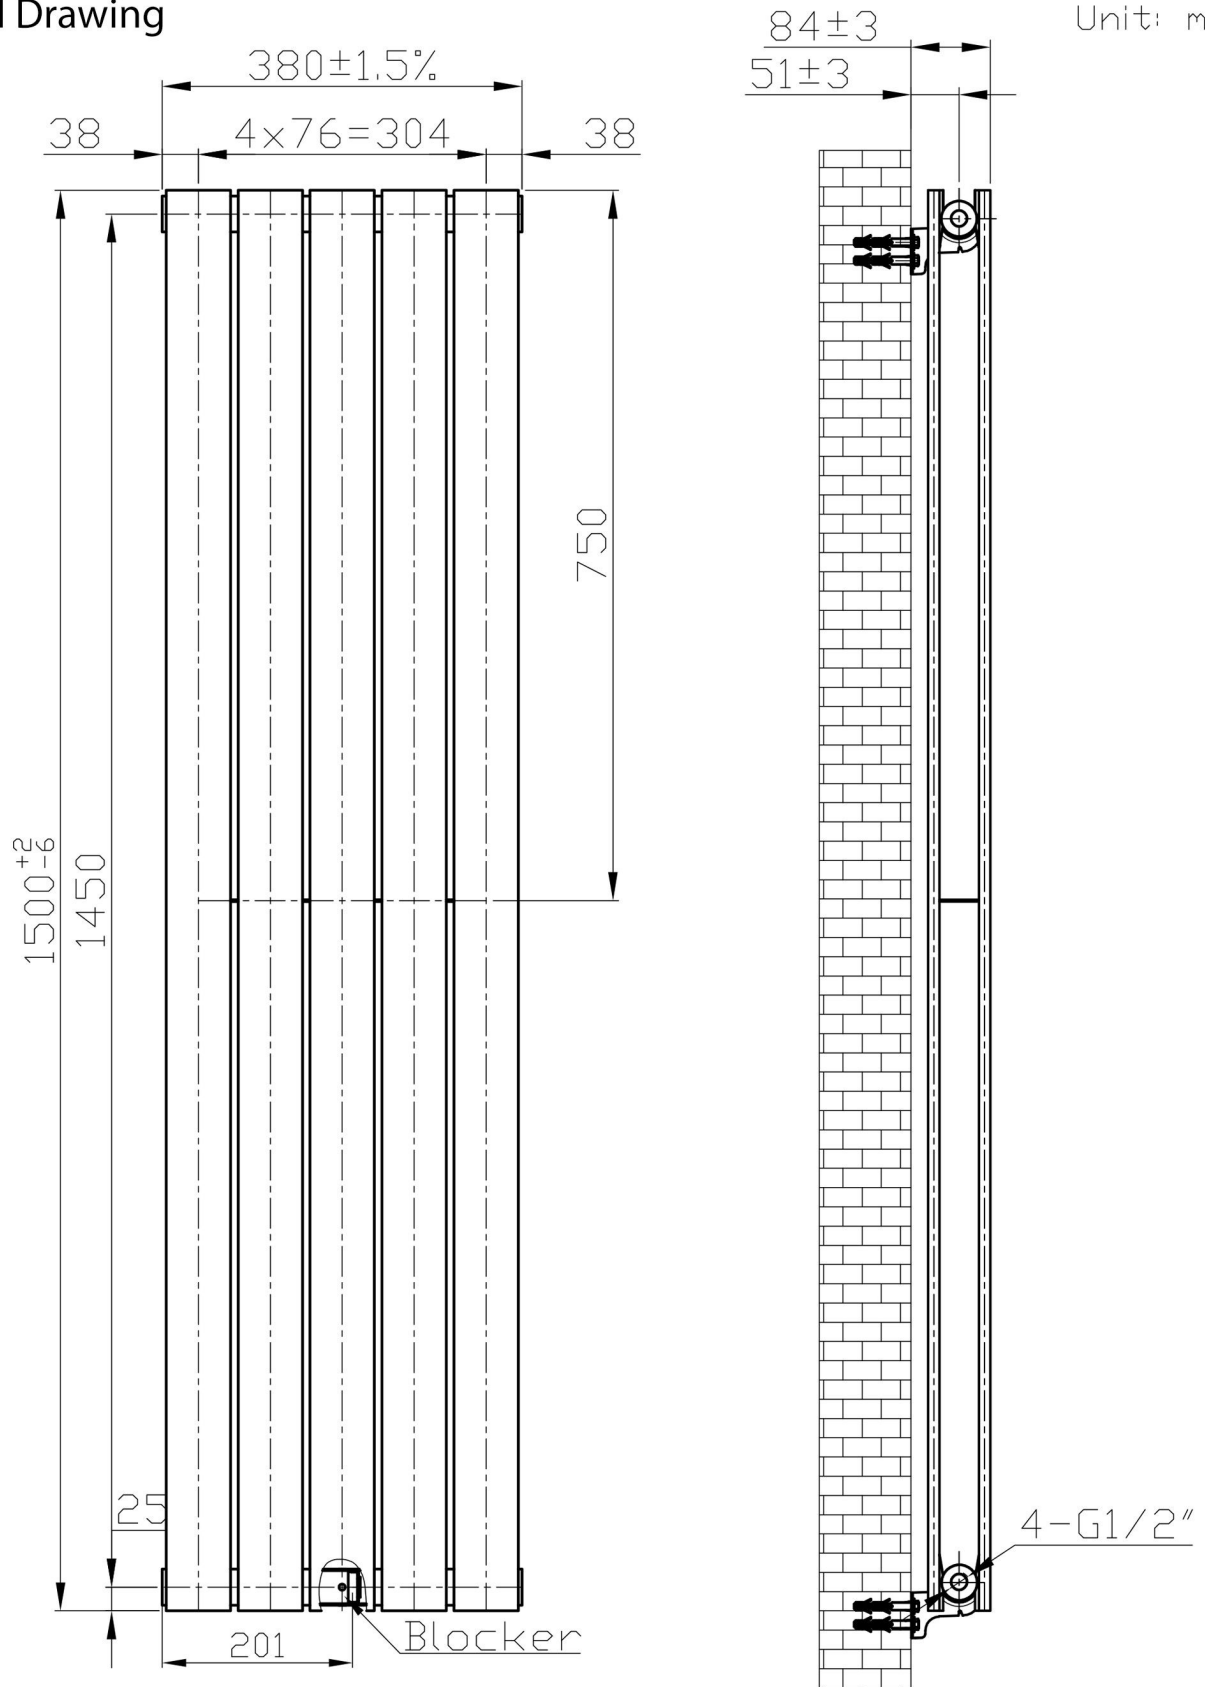

# Warrington Type20 Vertical Radiator 1500 x 380mm.

Technical Drawing

Unit: mm

**Eastbrook**   
Eastbrook Road, Gloucester GL4 3DB  
Technical Helpline : 01452 317890  
Mon - Fri / 8am - 5pm  
Email : [technical@eastbrookco.com](mailto:technical@eastbrookco.com)